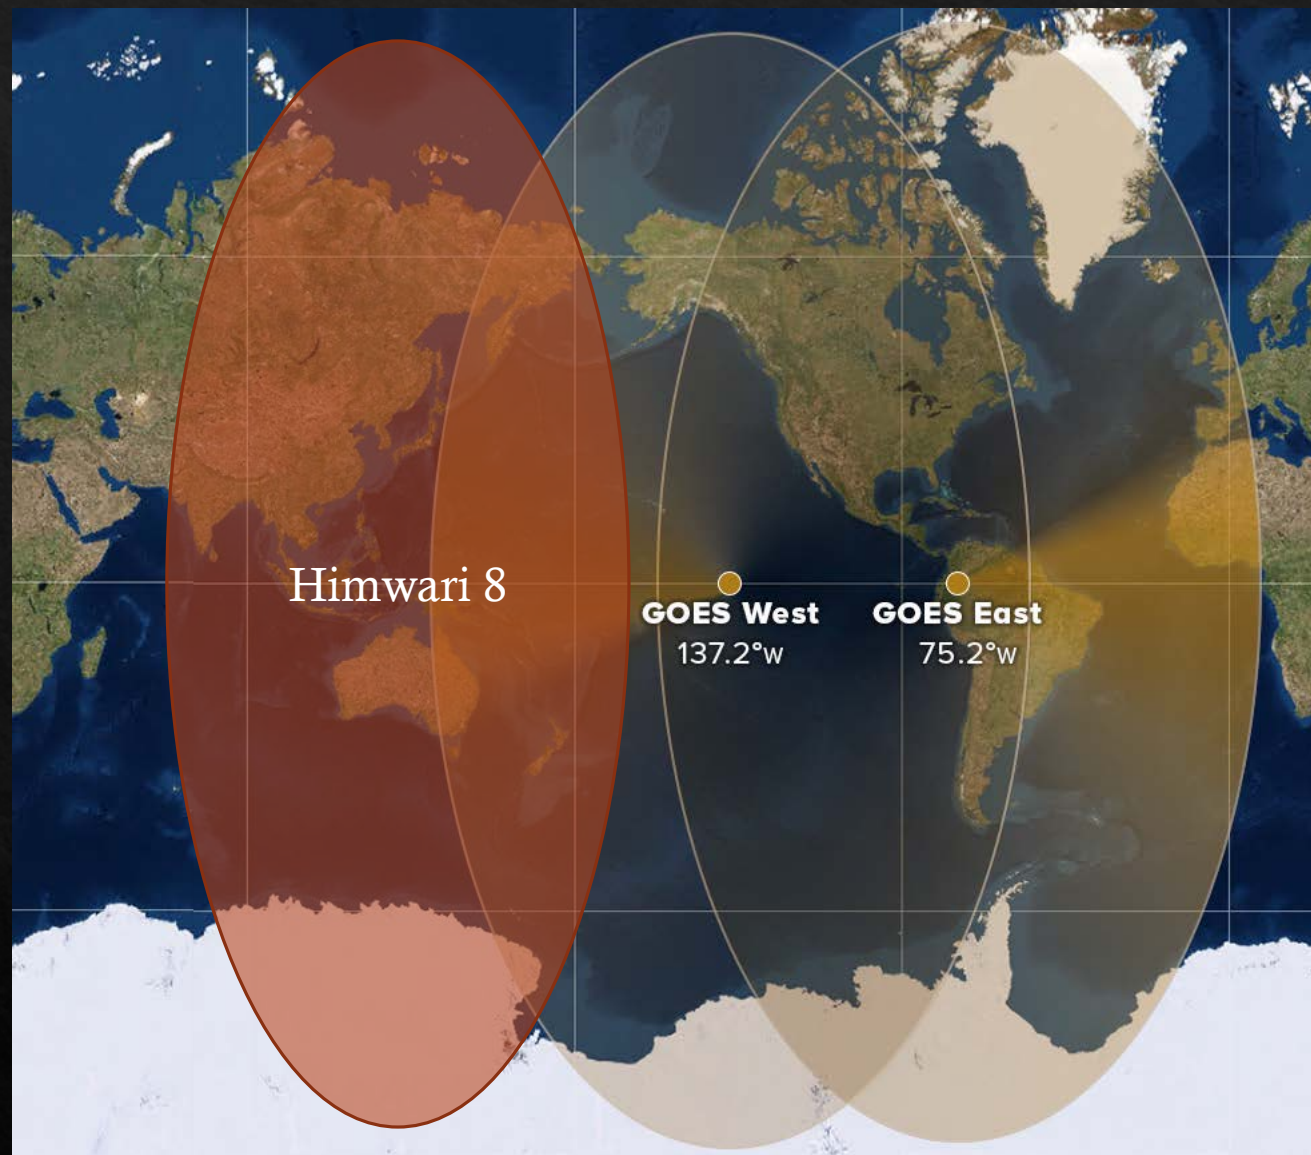

GOES-ABI Validation and Calibration

To insure more accurate weather predictions for GOES- Satellite

Advanced Base Line Imager

GOES-16

GOES-17

Himawari 8

Calibration/Validation

Measure Two Ways then Check

GOES-17 Problems